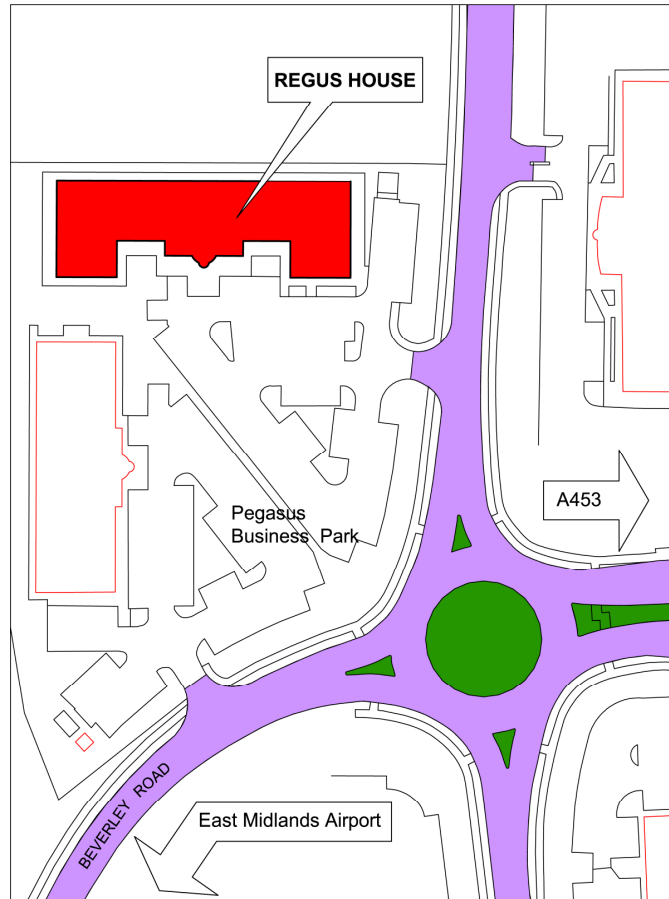

How To Find Us

Our office in Derby is set minutes away from the East Midlands Airport. The office is highly accessible from junctions 24 and 23a of the M1, and junction 11 of the A42.

Regus House, Herald Way
Pegasus Business Park, Castle Donington
Derbyshire
DE74 2TZ
Tel: 01332 638107
Fax: 01332 638001
Email: raystemp@rsa-planning.co.uk
www.rsa-planning.co.uk